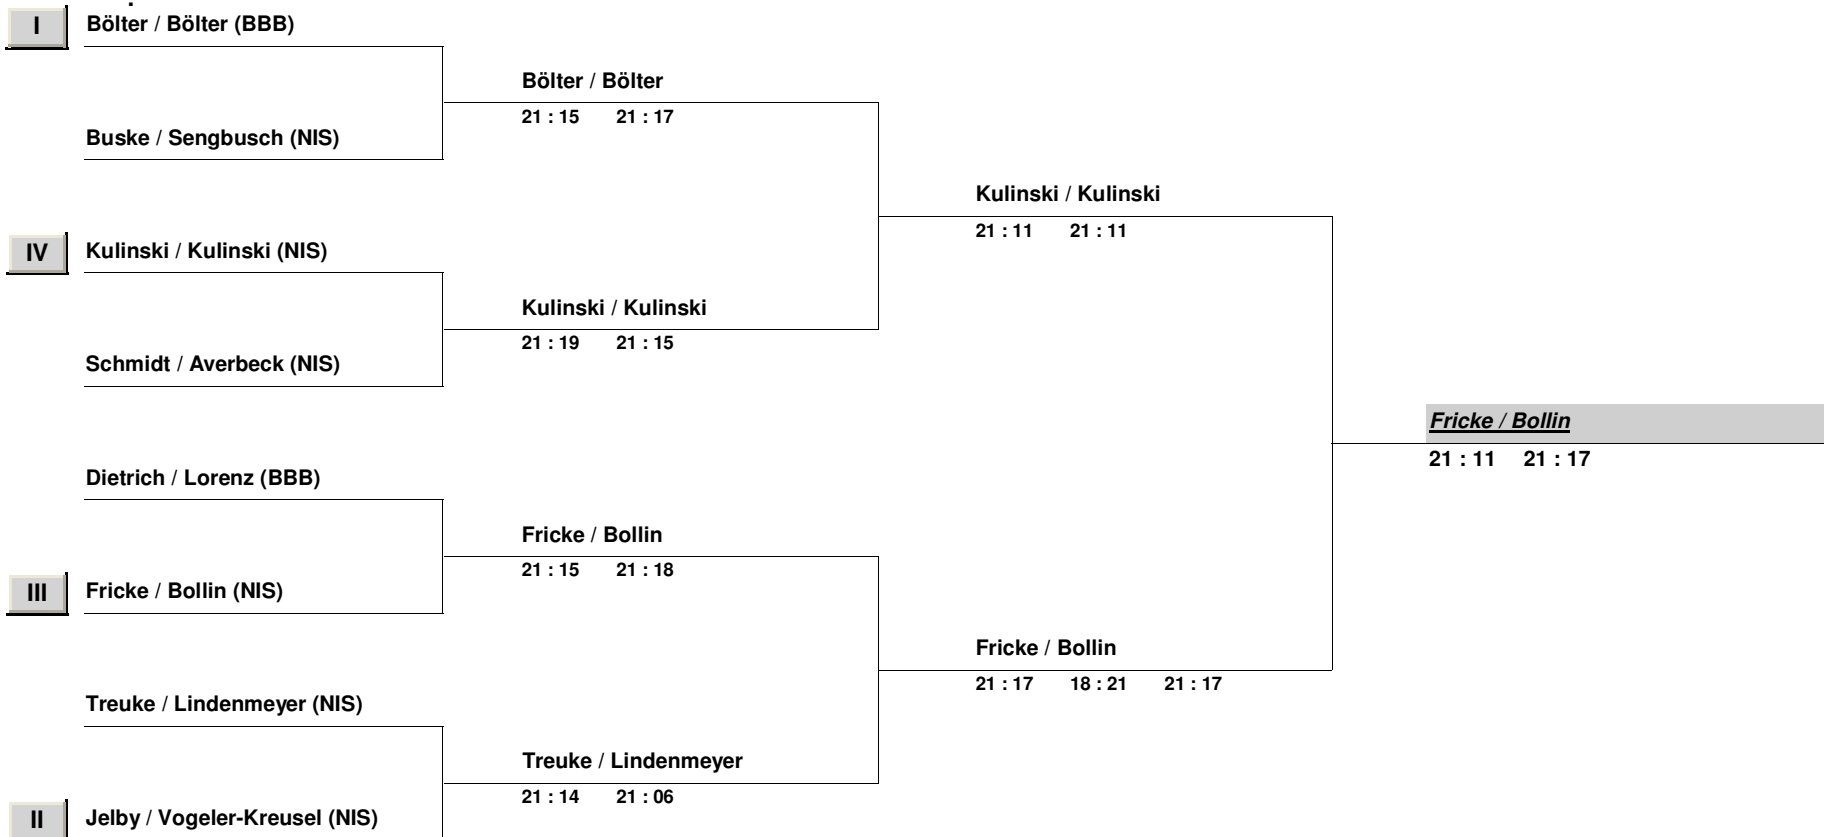

R a s t

Meitz / Kühn

OK

II

Huber / Winkler (BBB)

Huber / Winkler

Beginn 17:00

Beginn 16:00